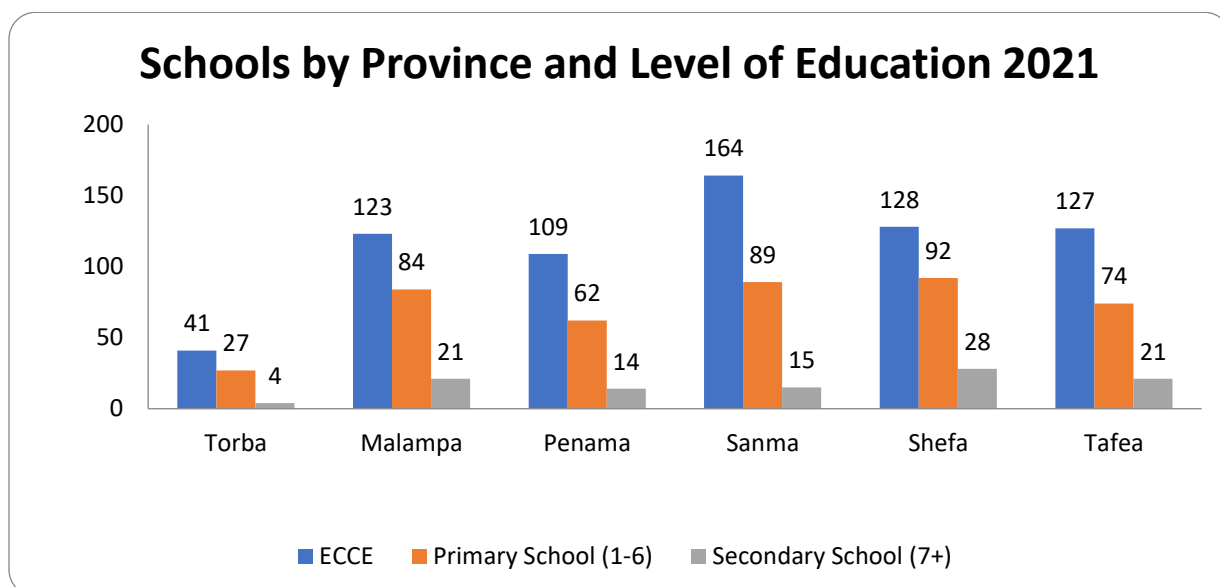

0.1 Number of schools by province and level of education 2021

The MoET in 2021 has 1223 schools registered in OPEN VEMIS, of which (692) 57% Preschool, (428) 35% for Primary and (103) 8% for Secondary school. Noting that, Sanma and Shefa provinces have the highest total number of schools in comparison to the remaining provinces in Vanuatu.

Chart 0.1

table 0.1 Number of schools, by province and level of education 2021

Province	School Type			Total
	ECCE	Primary School (1-6)	Secondary School (7+)	
Torba	41	27	4	72
Malampa	123	84	21	228
Penama	109	62	14	185
Sanma	164	89	15	268
Shefa	128	92	28	248
Tafea	127	74	21	222
National	692	428	103	1223