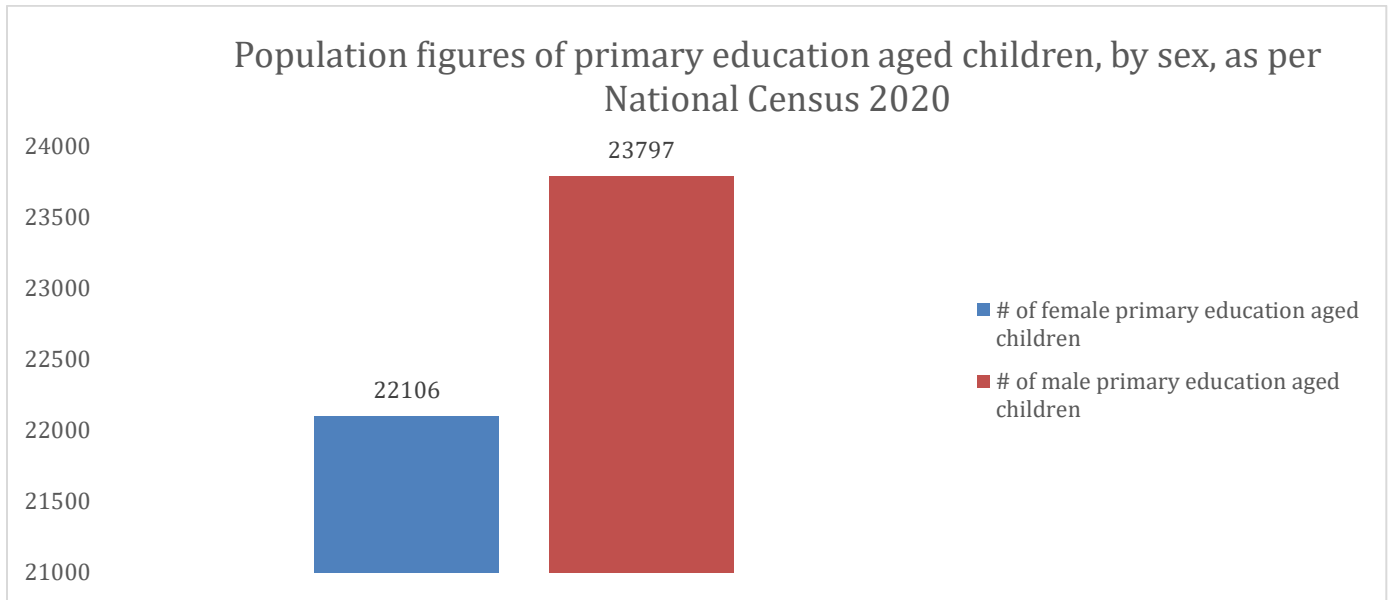

1.2.1. Population figures of primary education aged children, by sex as per National Census 2020

Population figures of primary education aged children based on the 2020 census is overall 45,902, out of which 23,797 (52% of all) are males and 22,106 (48% of all) are females.

Chart 1.2.1