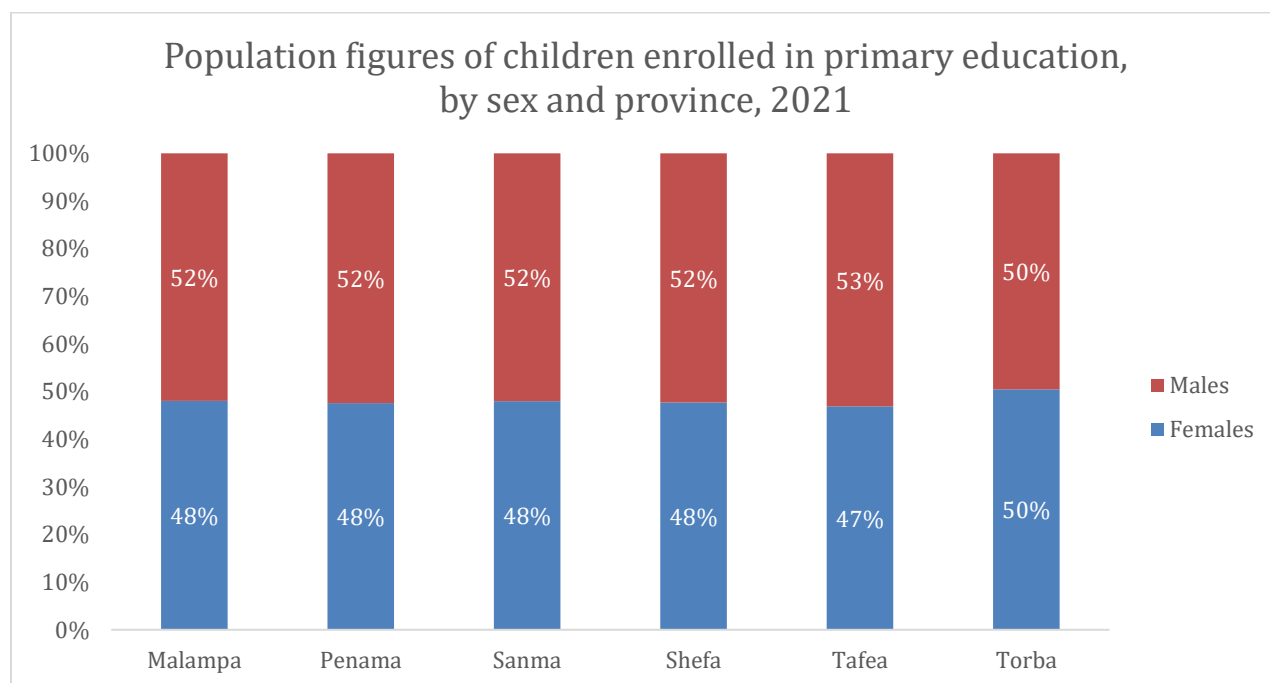

### 1.2.3. Population figures of children enrolled in primary education, by province and sex - 2021

A total of 57,134 children enrolled in primary education, out of which 52% (29,856) are males and 48% (27,278) are females. The nationwide gender ratio is observed in all provinces except Torba, where the ratio is approximately 50% for both genders.

Chart 1.2.3

table 1.2.3.B

Province	Females		Males		Total	
	#	%	#	%	#	%
Torba	1035	50%	1016	50%	2051	4%
Sanma	5896	48%	6393	52%	12289	22%
Penama	3264	48%	3600	52%	6864	12%
Malampa	4140	48%	4476	52%	8616	15%
Shefa	7886	48%	8645	52%	16531	29%
Tafea	5057	47%	5726	53%	10783	19%
<b>Grand Total</b>	<b>27278</b>	<b>48%</b>	<b>29856</b>	<b>52%</b>	<b>57134</b>	<b>100%</b>