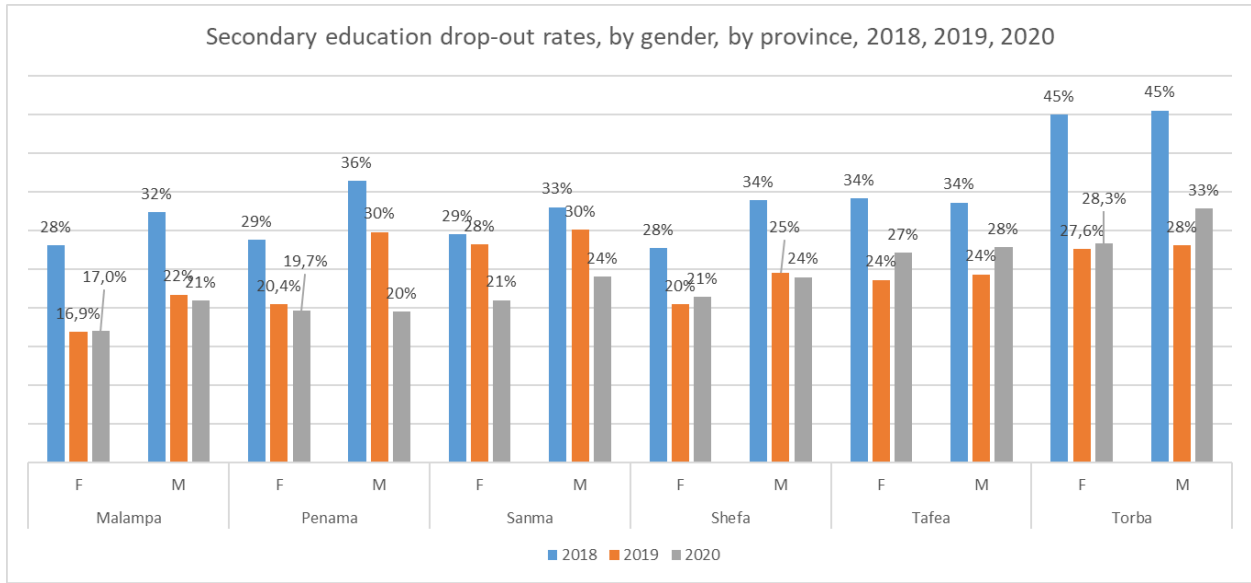

1.3.17. Secondary education drop-out rates, by sex and province, 2018, 2019, 2020

Secondary education drop - out rates had a decrease, when 2018 and 2020 are compared, in all provinces for both genders. However increases in certain provinces are recorded in 2020 compared to 2019 (see chart - 1.3.17).