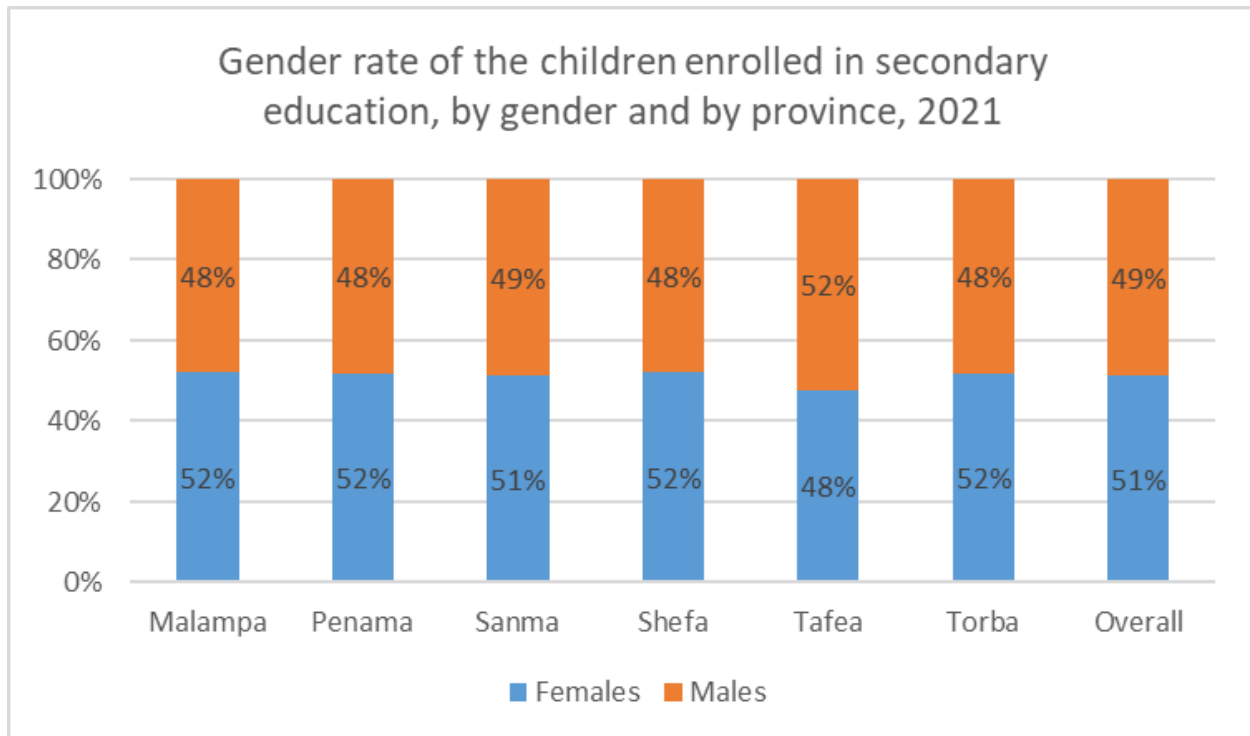

1.3.3. Population figures of children enrolled in secondary education, by sex and by province, 2021

A total of 25,703 children enrolled in secondary education in 2021. Out of 25,703 children, 13,190 are females and 12,513 are males. The share of females within the enrollment in secondary education is higher than males for all provinces except Tafea.