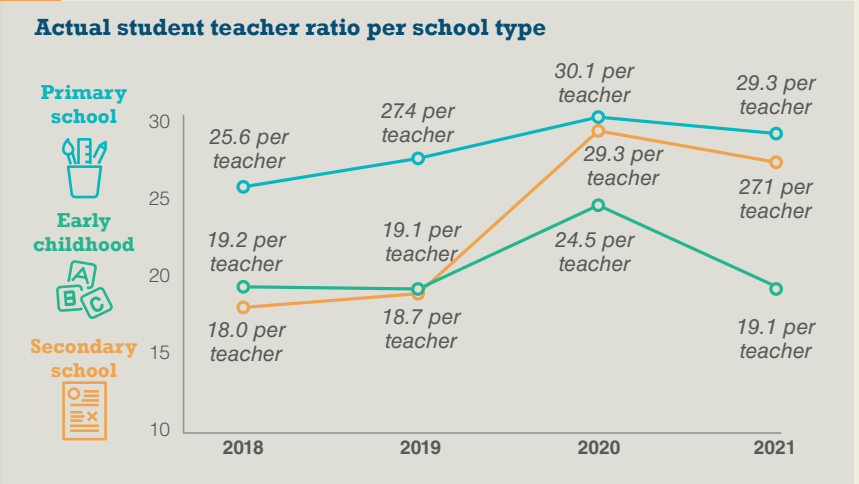

2021 Shefa Education Key Indicators

The Ministry of Education and Training has been working with schools and provinces to improve the quality of the data available. The data apply to government and non-government schools.

Student teacher ratio per school type

Number of teachers per school type

♀ Female

♂ Male

Early Childhood

Primary School

Secondary School

2018