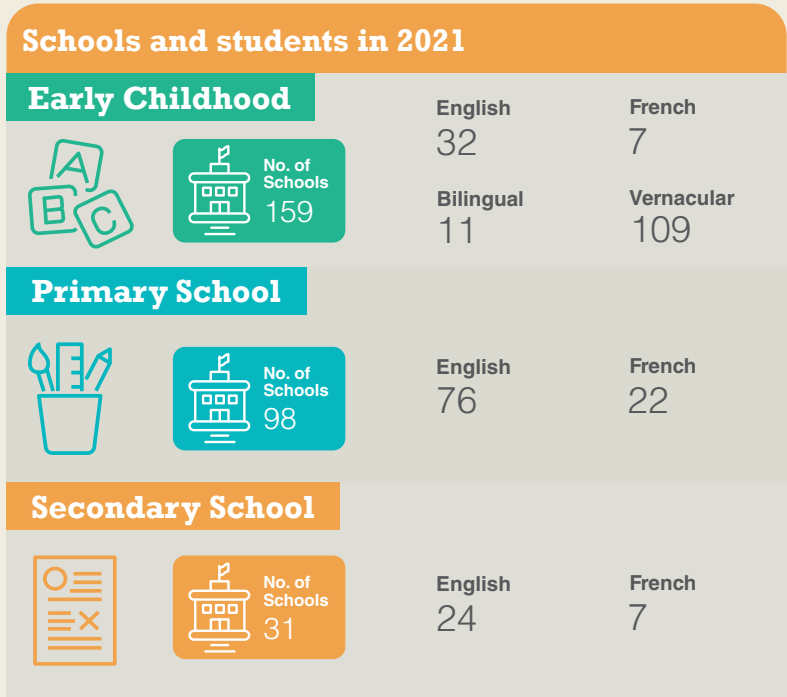

2021 Shefa Education Key Indicators

The Ministry of Education and Training has been working with schools and provinces to improve the quality of the data available. The data apply to government and non-government schools.

Student teacher ratio per school type

Number of teachers per school type

♀ Female

♂ Male

Early Childhood

Primary School

Secondary School

2018