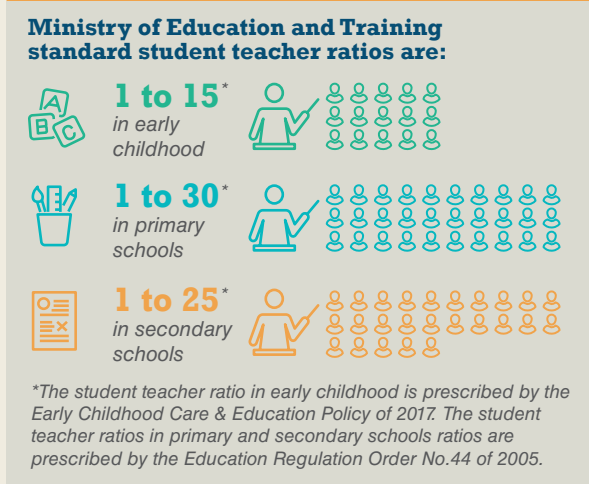

Student teacher ratio per school type