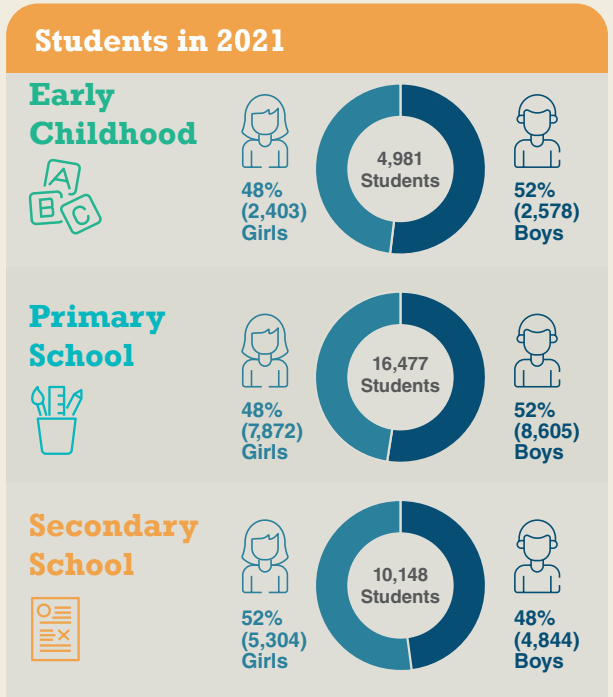

2021 Shefa Education Key Indicators

The Ministry of Education and Training has been working with schools and provinces to improve the quality of the data available. The data apply to government and non-government schools.

Student teacher ratio per school type

Number of teachers per school type

♀ Female

♂ Male

Early Childhood

Primary School

Secondary School

2018